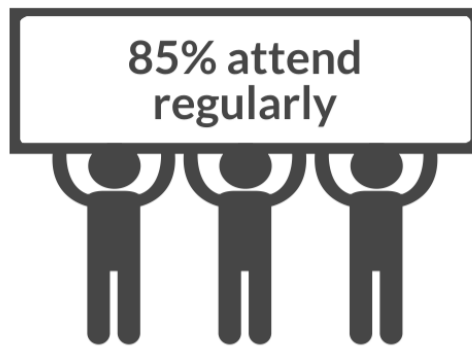

Satellite Clubs Participant Survey 2017

Young people currently attending - 179 respondents

46% MALE

54% FEMALE

? How did you hear about the Satellite Club?

45% TEACHER

29% FRIEND/WORD OF MOUTH

23% OTHER

? Why do you like to attend?

To get FIT

71%

To have FUN

72%

LIKE the activity

63%

Learning New Skills

56%

Meeting Friends

53%

? What would stop you from attending?

22%

DISLIKE the activity

22%

CONFIDENCE